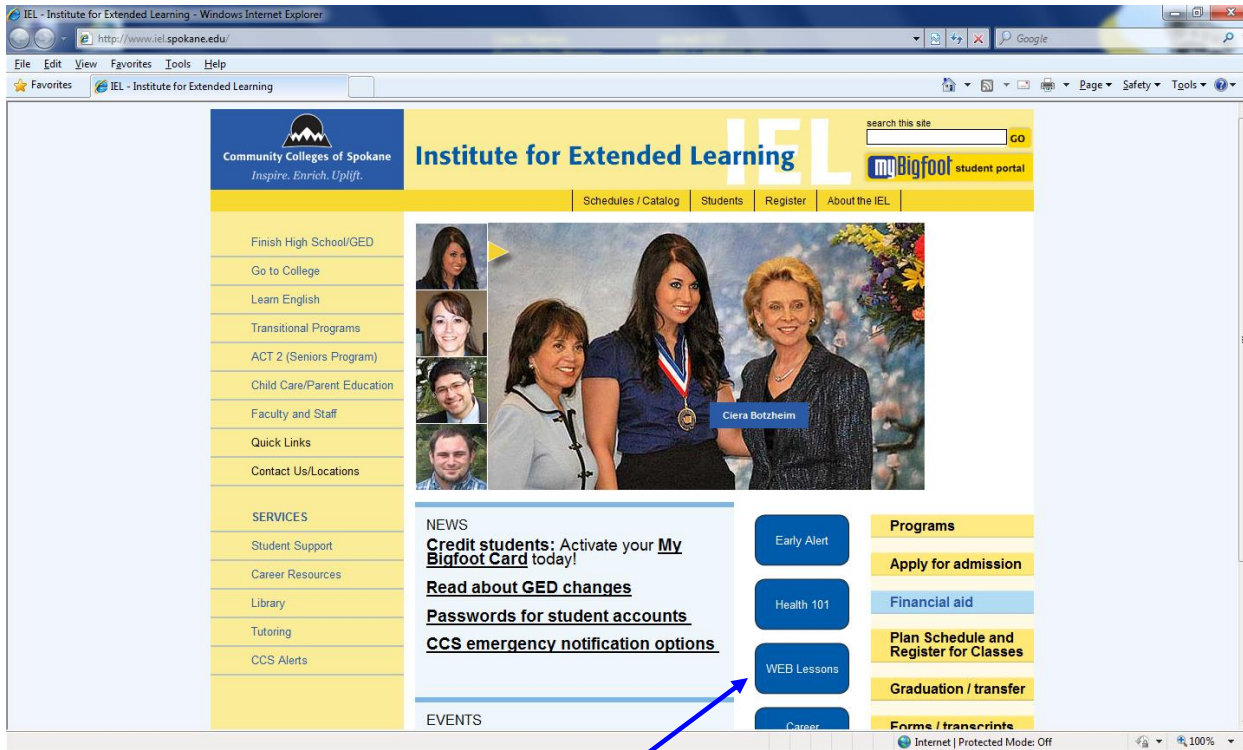

Click on the Web Lessons button